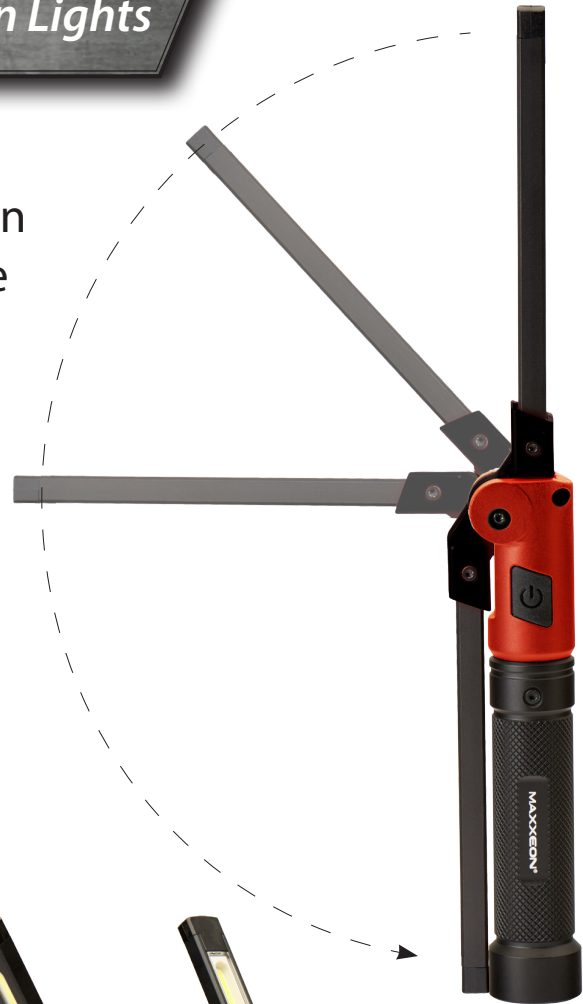

LUMASTIK™ 10 & 12

3 Way Rechargeable Folding Inspection Lights

With their three-way lighting capability, the LumaStik™ 10" & 12" folding inspection and work lights may be the most versatile lighting tools in your toolbox!

SPECIAL FEATURES

Front and back floodlights, and spotlights on the tips make this handy tool your first choice for many applications.

- Powerful integrated magnets add versatility
- Easy-to-use USB-C charger connection
- Durable high impact plastic and aluminum construction
- LED charge indicators
- Includes type C USB charging cable

Parameters	LumaStik10	LumaStik12
Lumens, Side 1	400	800
Run Time	3 hrs	2.5 hrs
Lumens, Side 2	120	400
Run Time	5 hrs	4 hrs
Lumens, Spot	50	50
Run Time	6.5 hrs	12 hrs
Overall Length	11"	11.8"
Folded Length	5.8"	6.3"
Weight	4.5 oz	9 oz.
Ratings	IP20, IK07	IP54, IK07
Charge Time	2.5 hrs	4 hrs
Order No.	MXN01010	MXN01020